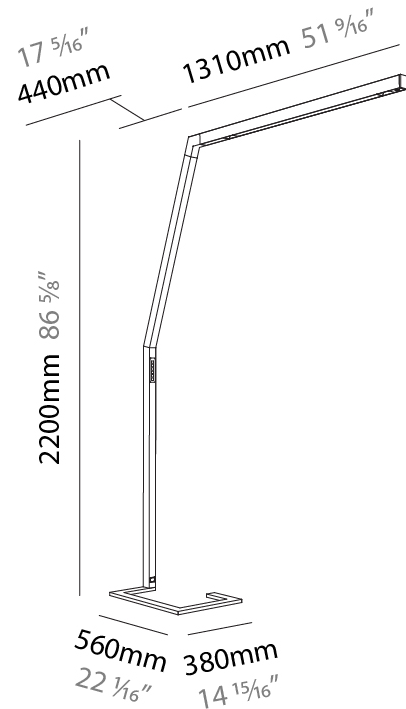

HYPRO-F 160 PORTABLE

A340008-

base number   Color   Finishes   Finishes   Finishes   Finishes   Finishes   Diffuser
Temperature

1. To build a product code in our configurator select the specify button on the base model # product page
2. To build a manual product code on this datasheet choose from the options listed below in blue font and add the suffix to the base model #

GENERAL

Series: Hypro
Subseries: Hypro-F 160
Brand: Prolicht
Division: Architectural
Mounting Type: Portable
Mounting Location: Floor
Subcategory: Floor

PHYSICAL

Shape: Abstract
Length (mm): 1750
Length (in): 68 ⁷/₈
Width (mm): 380
Width (in): 14 ¹⁵/₁₆
Height (mm): 2200
Height (in): 86 ⁵/₈
Light Distribution: Direct / Indirect
Diffuser: PMMA - Micro-prism / Rico
Fixture Finish: ANA / SSR / BKV / CWI / CRY / HAB / MSR / UFT / ITA / RUA / OGR / FTG / MYG / RWR / LOD / PUS / FRO / FUP / KIA / POP / BLS / SPG / MEY / GOH / GUM / CHC / COM / ABZ / JAG / OBR / MOS / ROR
Fixture Material: Aluminum Die Cast

ELECTRICAL

Lamp Type: LED (Zhaga Standard)
Input Wattage (W): 96
Total Output Wattage (W): 87.3
Driver Included: Yes
Driver Location: Integrated
Input Voltage (V): 120 - 277

LED

Color Temperature (°K): 3000 / 4000
Max. Delivered Lumen (lm): 6861-7119
CRI: >90 CRI

OPTICAL

RATINGS AND CERTIFICATIONS

Certified By: Certified for North American Standards
IP rating: IP20