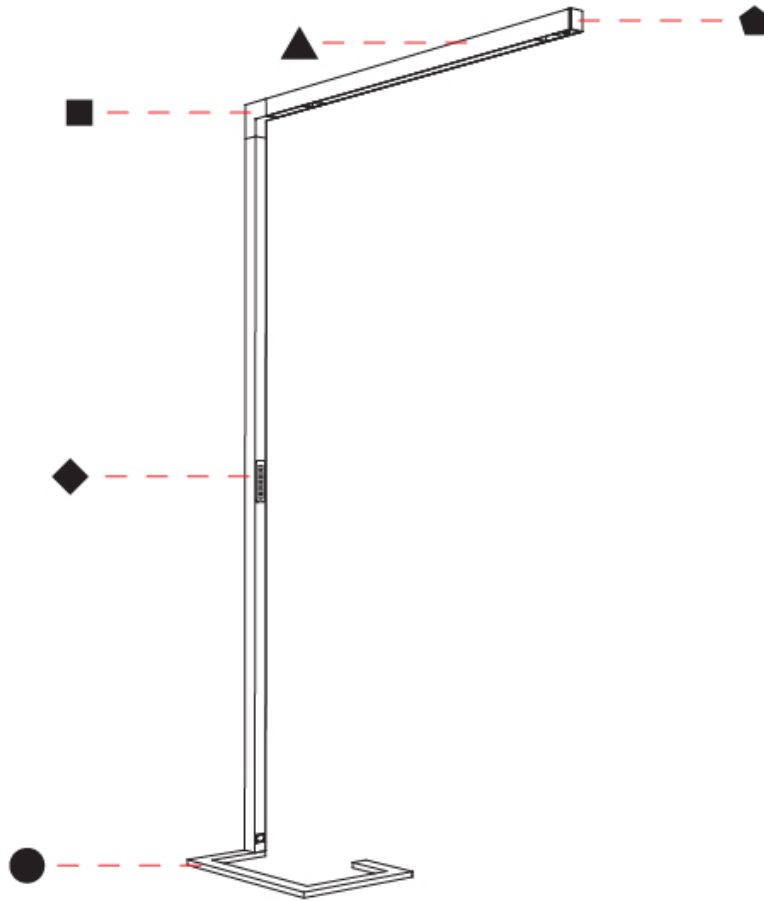

HYPRO-F 90 PORTABLE

A340003-

PROJECT

TYPE

SPECIFIER

QUANTITY

DATE

A